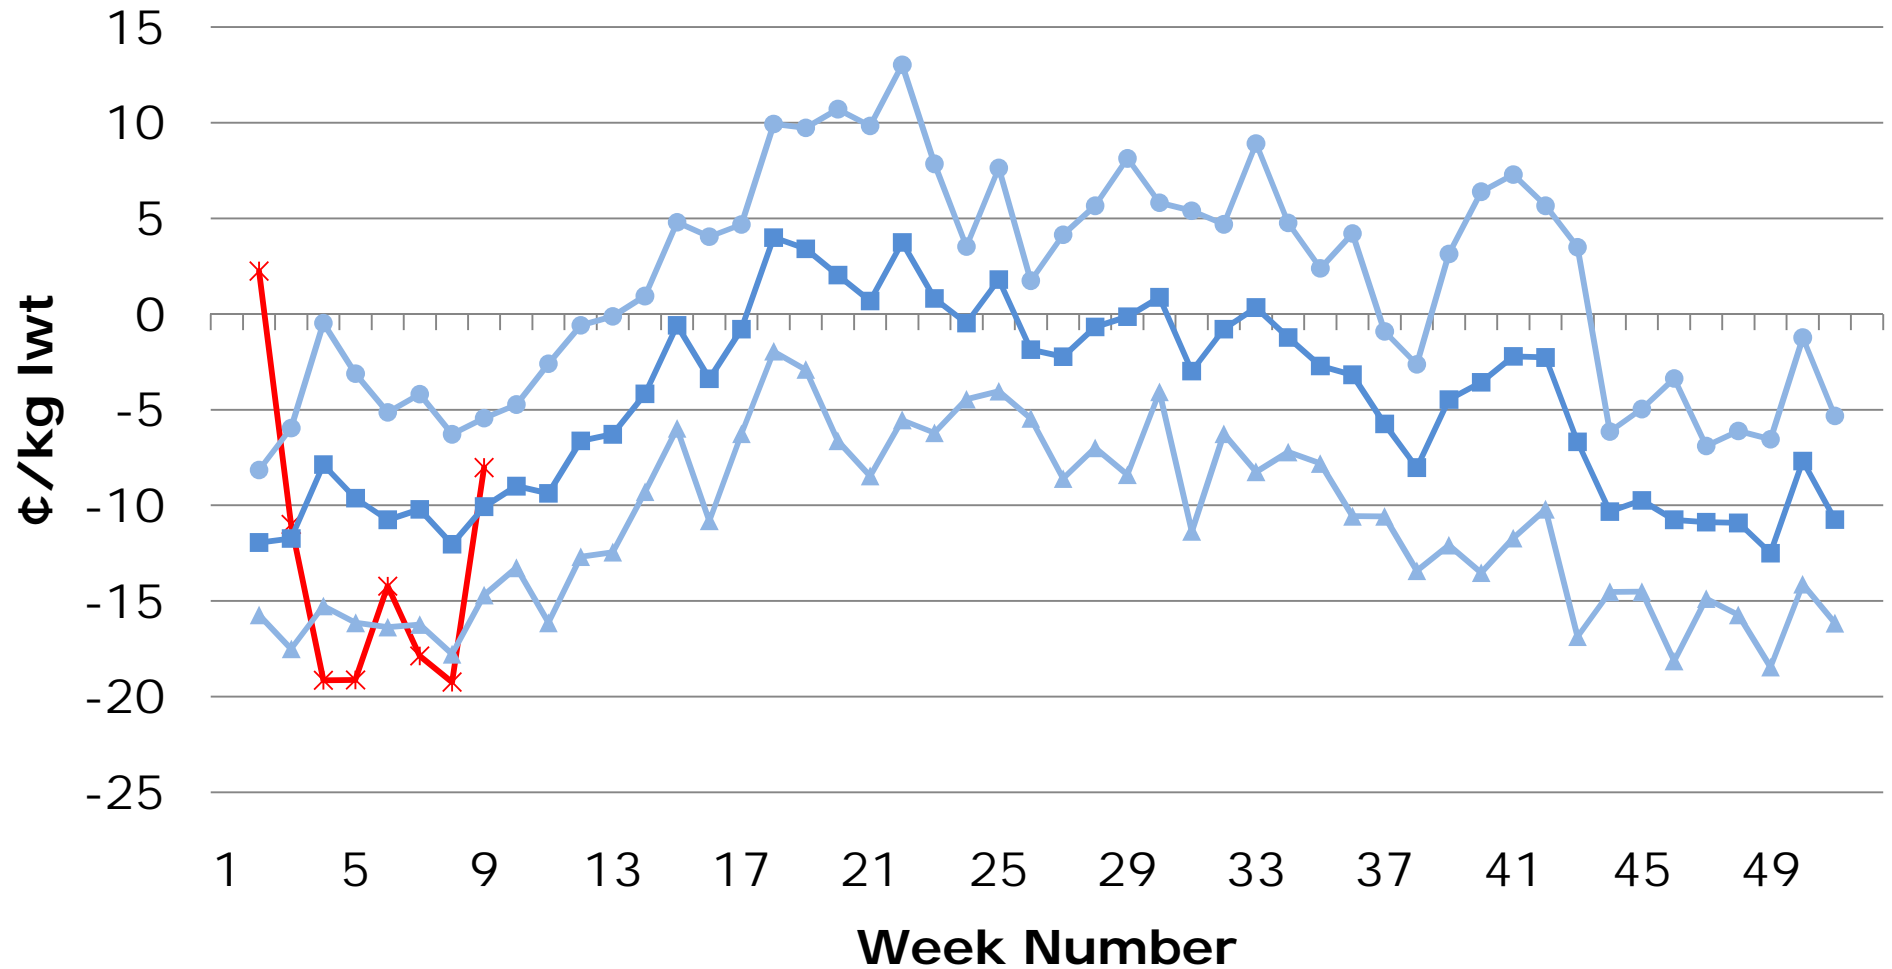

NLRS Vic Feeder Steer Basis (C2, 320-400kg lwt)

*-2010 ■-10 year average ▲-Weak Basis ●-Strong Basis