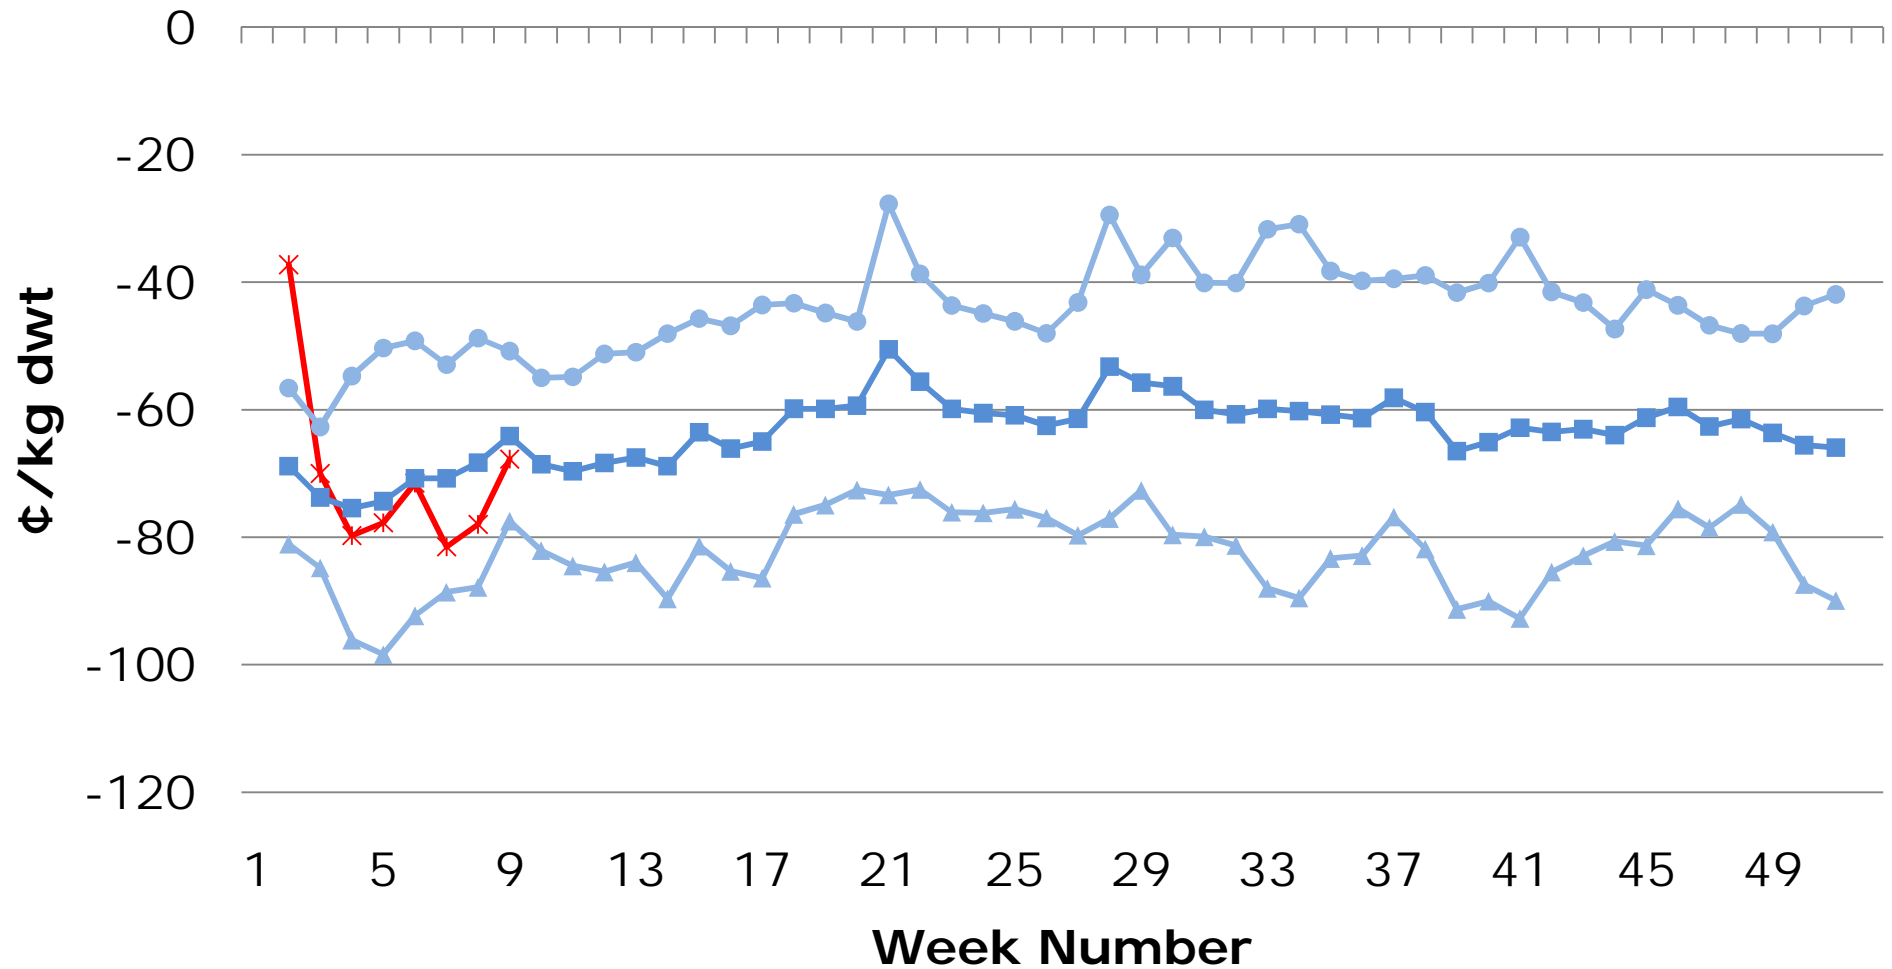

NLRS Vic US Cow Basis (D4, 420-500kg lwt)

*-2010 ■-10 year average ▲-Weak Basis ●-Strong Basis