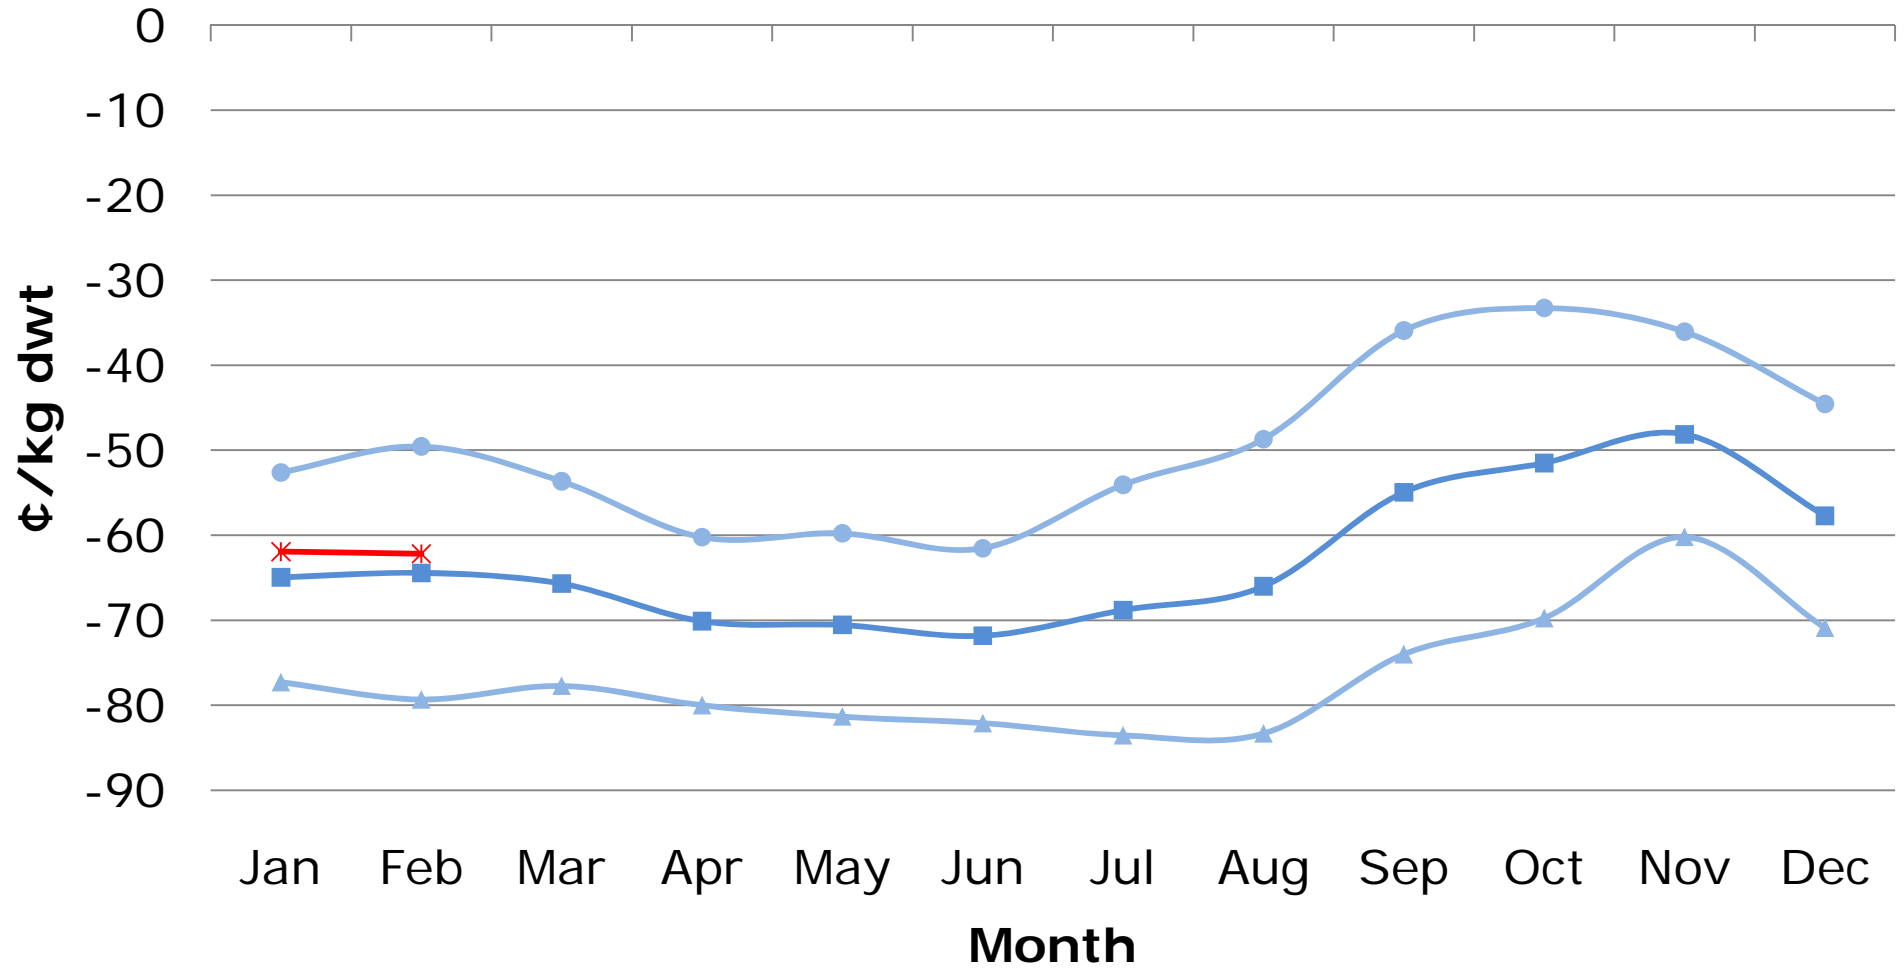

NLRS Vic US Cow Basis (D4, 420-500kg lwt)

* 2010 ■ 10 year average ▲ Weak Basis ● Strong Basis