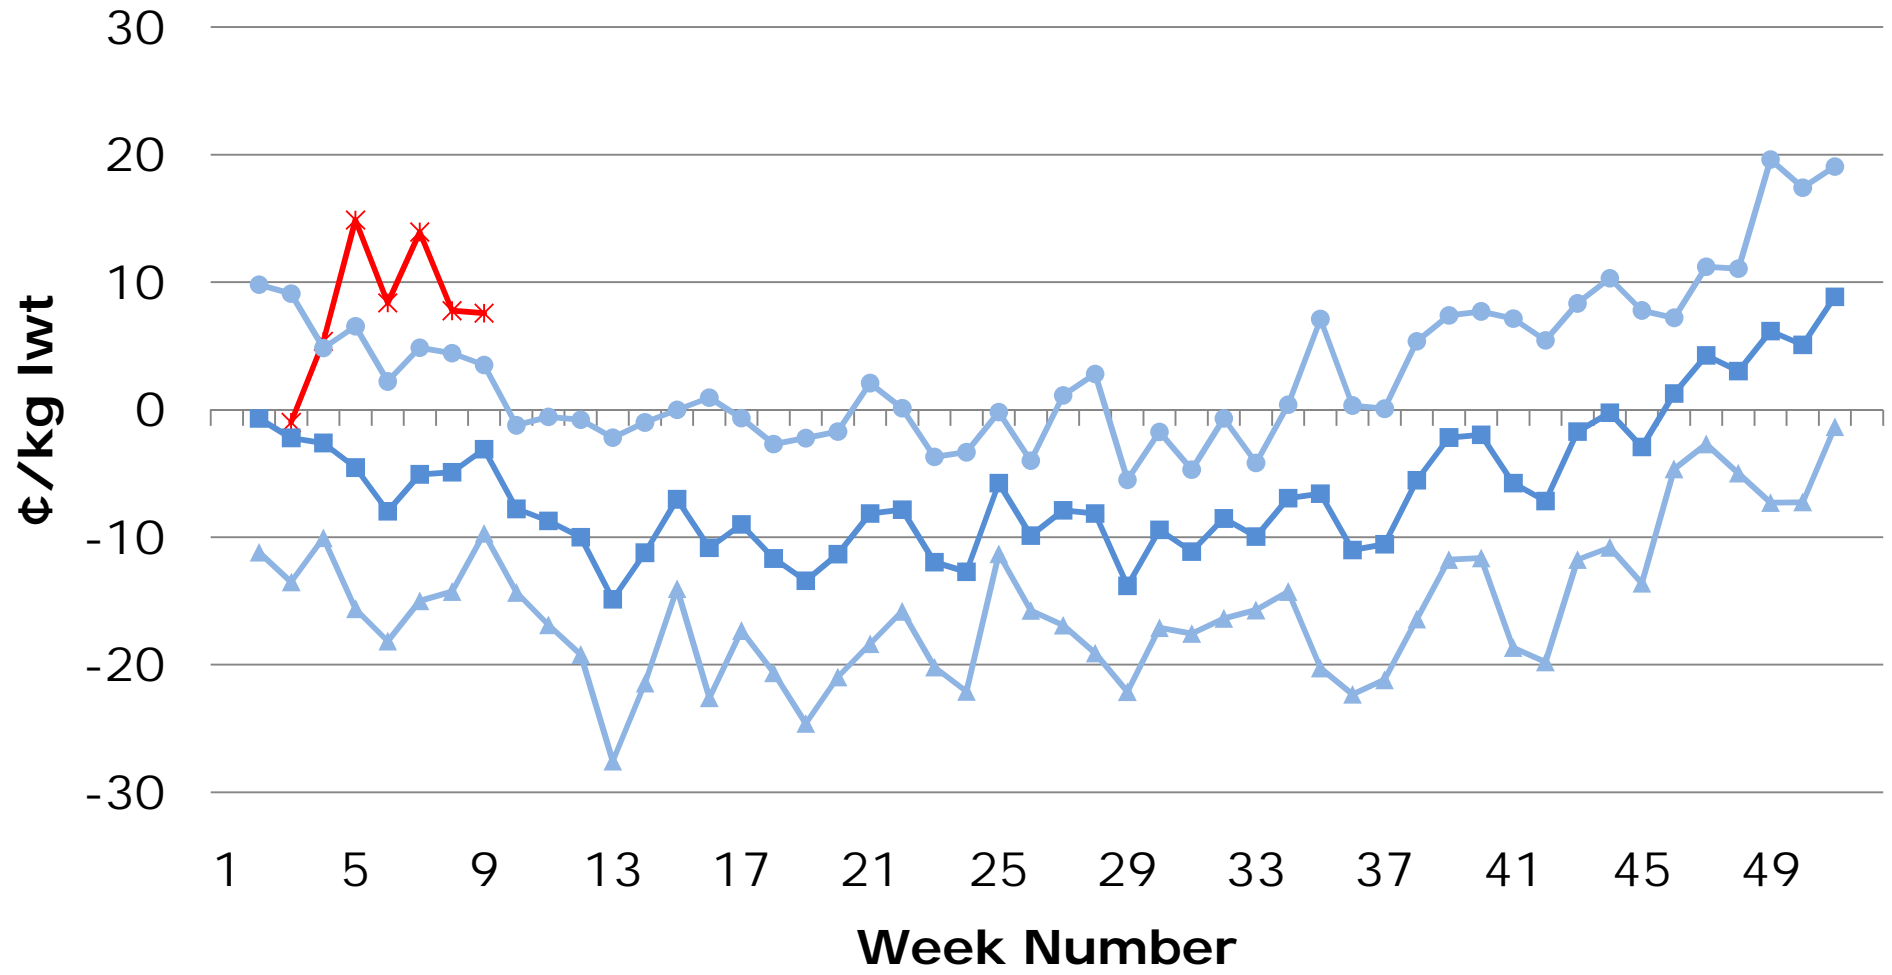

# NLRS QLD Feeder Steer Basis (C2, 320-400kg lwt)

\*-2010    ■-10 year average    ▲-Weak Basis    ●-Strong Basis