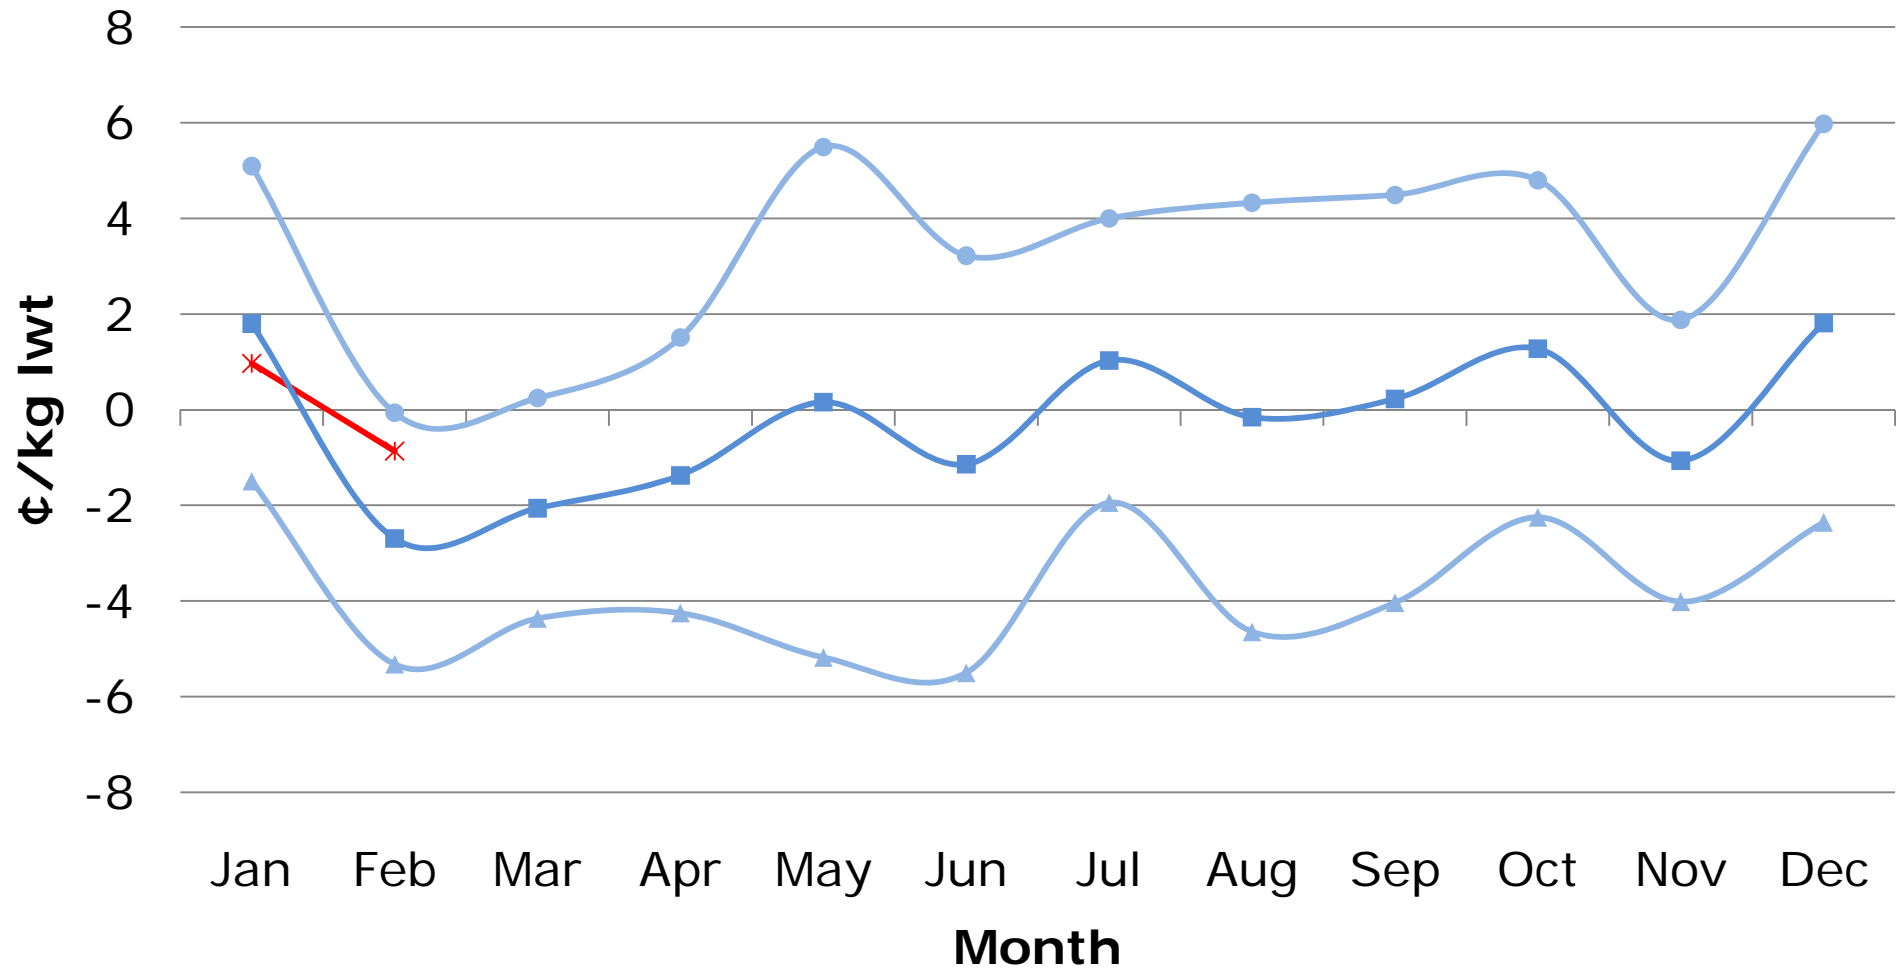

NLRS QLD Feeder Steer Basis (C2, 320-400kg lwt)

—*— 2010 —■— 10 year average —▲— Weak Basis —●— Strong Basis