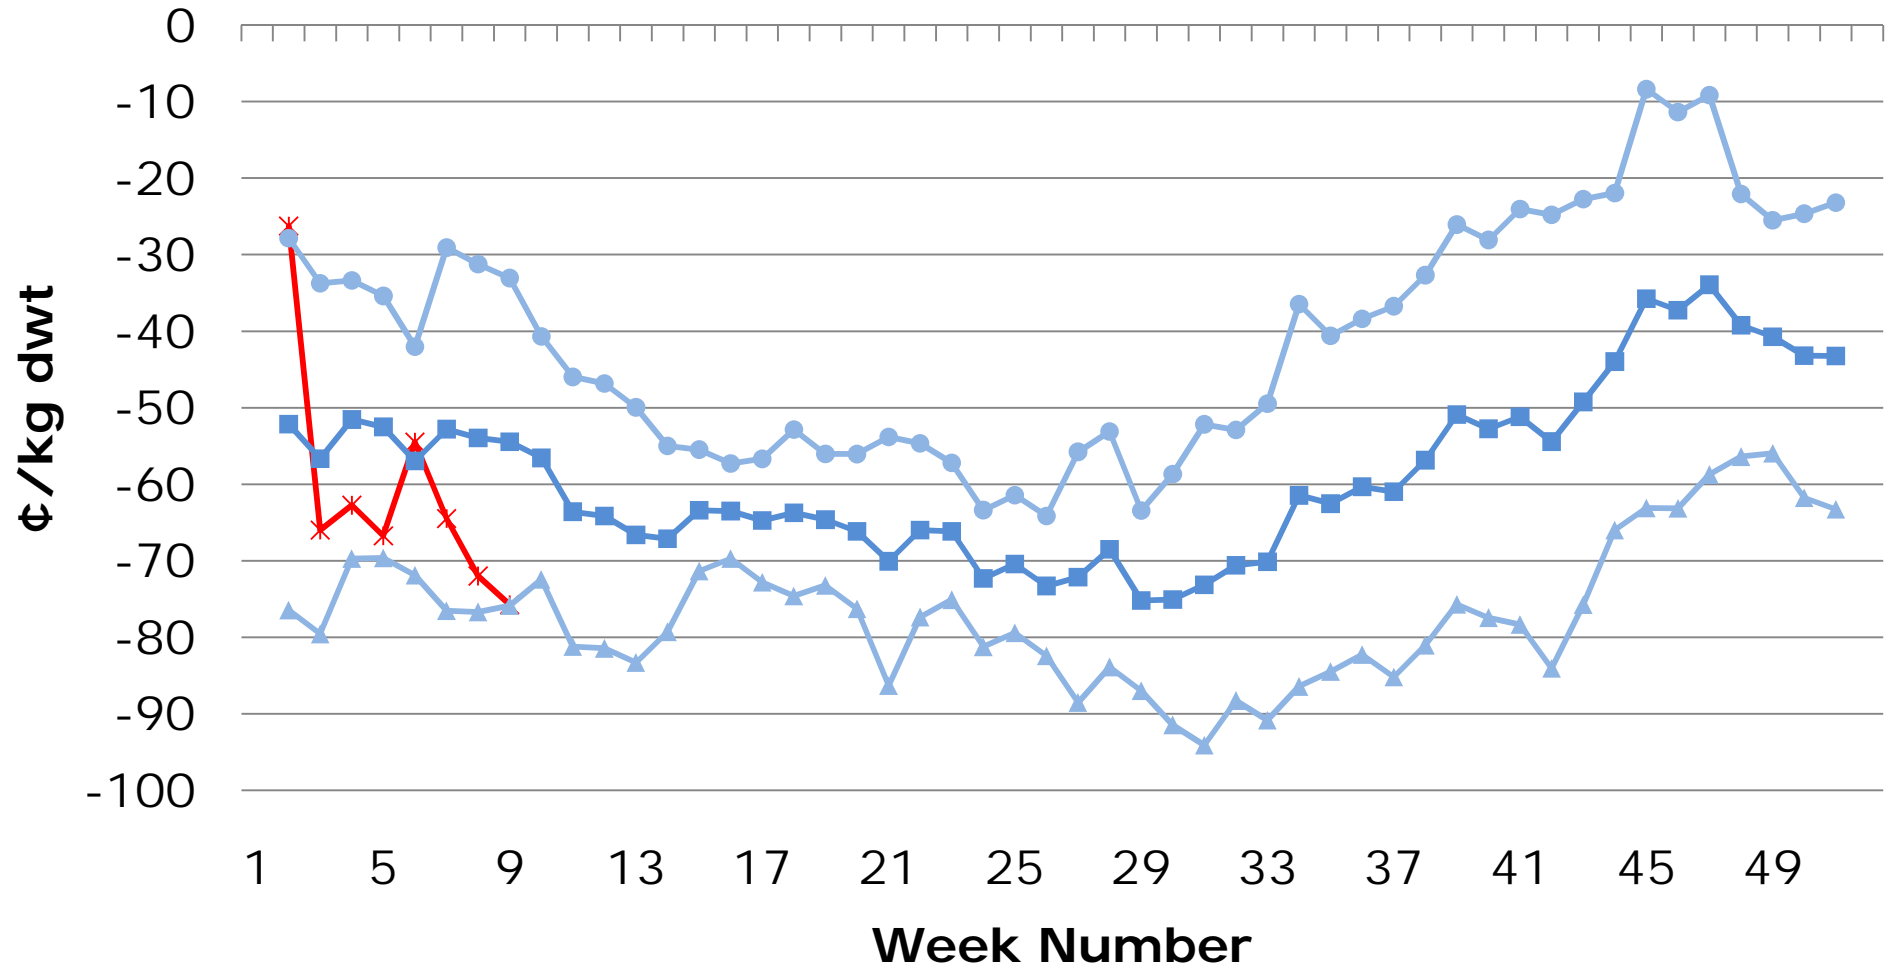

# NLRS QLD US Cow Basis (D4, 420-500kg lwt)

\*-2010    ■-10 year average    ▲-Weak Basis    ●-Strong Basis