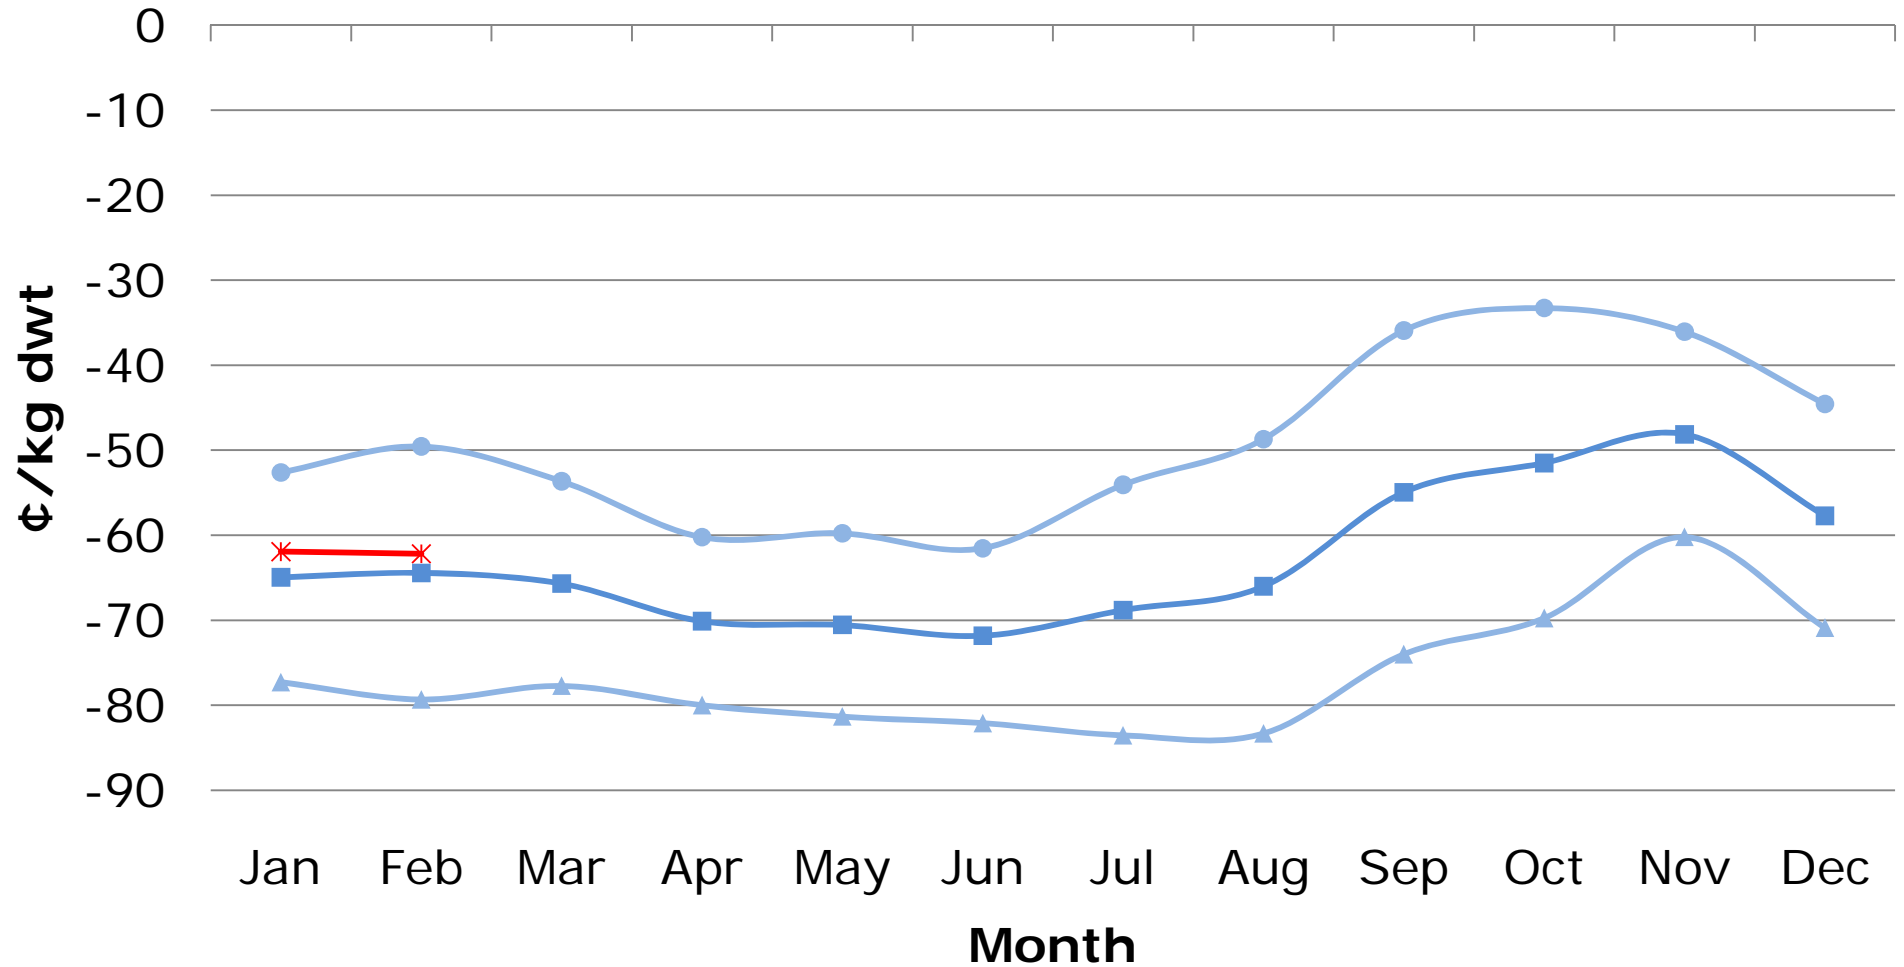

NLRS QLD US Cow Basis (D4, 420-500kg lwt)

* 2010 ■ 10 year average ▲ Weak Basis ● Strong Basis