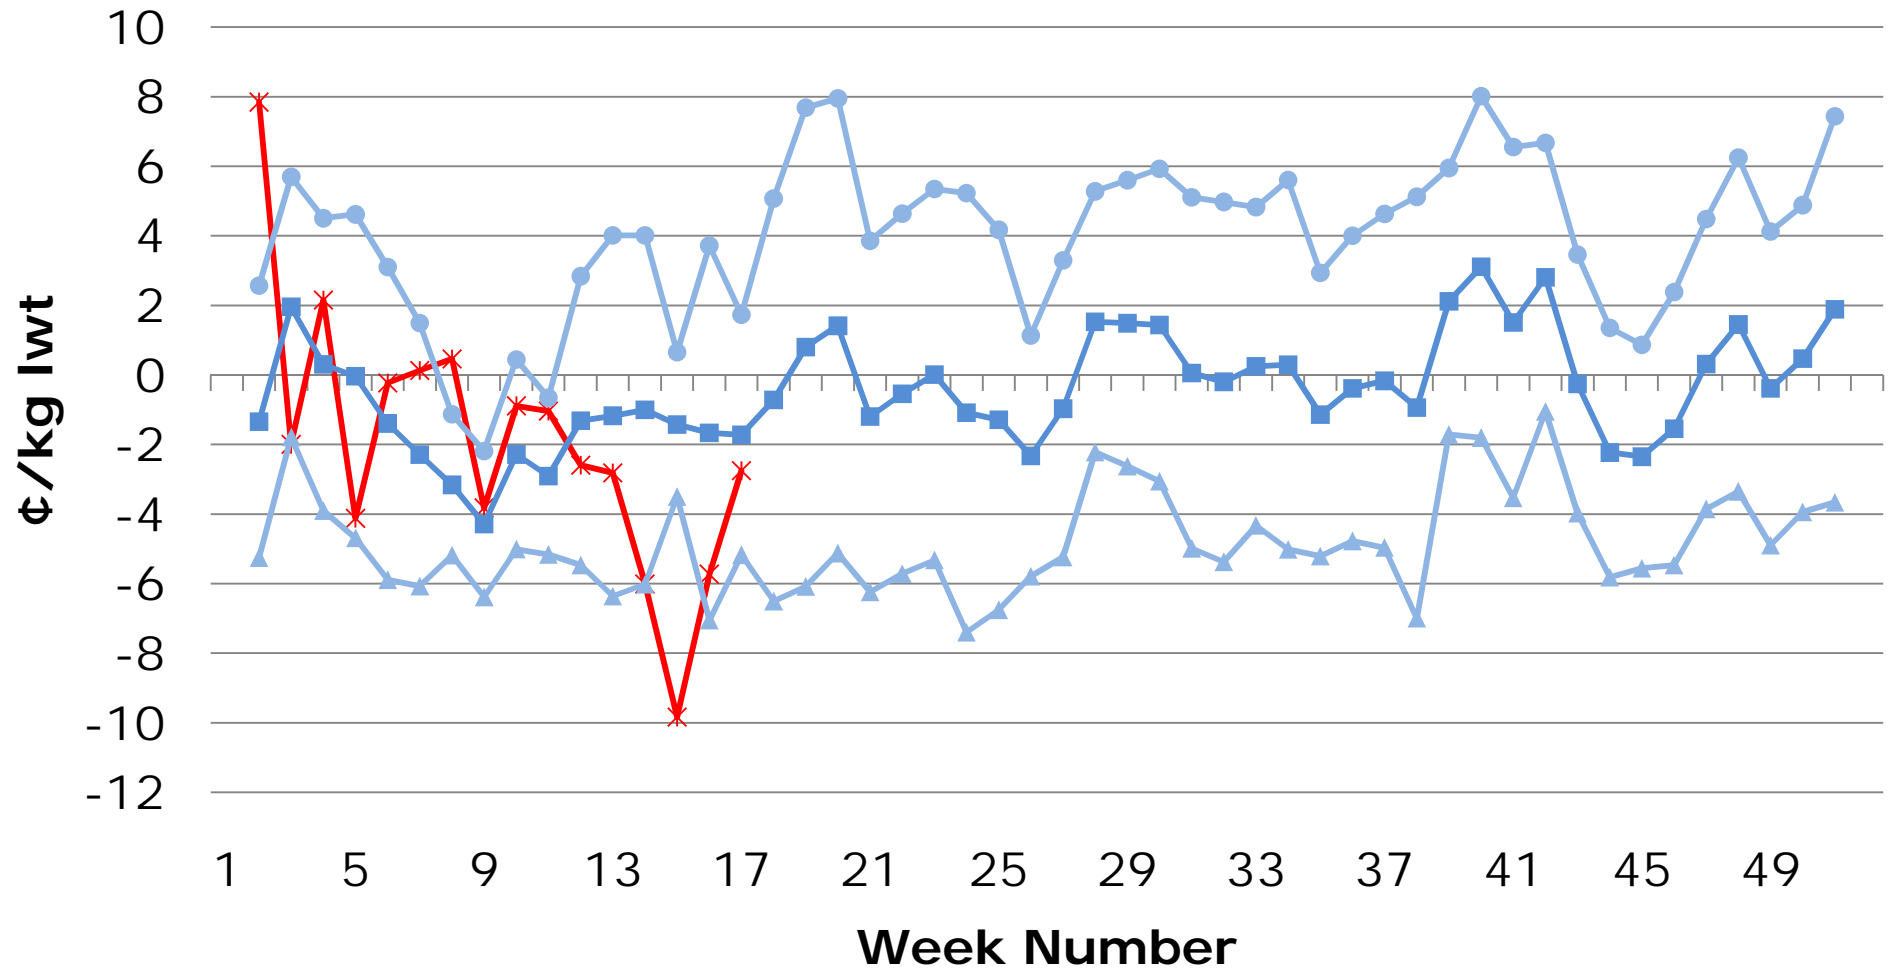

# NLRS NSW Feeder Steer Basis (C2, 320-400kg lwt)

\*-2010    ■-10 year average    ▲-Weak Basis    ●-Strong Basis